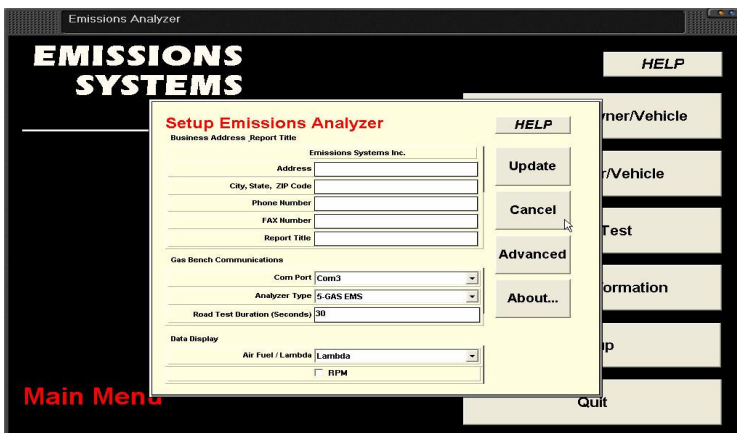

# EMS

EMISSIONS SYSTEMS, INC.

**NEW PC  
WIRELESS  
INTERFACE**

## EMS Diagnostic Software

**CHOOSE FROM THE FIVE OPTIONS  
FOR PERFORMING GAS TESTS OR  
VIEW TESTS FROM YOUR DATA BASE**

**VIEW AN EXISTING TEST FROM YOUR  
DATA BASE, PRINT THE TEST, EDIT IT,  
ANALYZE THE TEST**

**SET UP YOUR SOFTWARE WITH  
YOUR COMPANY INFO. AND YOUR  
TEST DISPLAYS AND AFR OR LAMDA**

**PERFORM A LIVE TEST AND VIEW IT IN  
LINE GRAPH, NUMERIC OR BAR FORM**