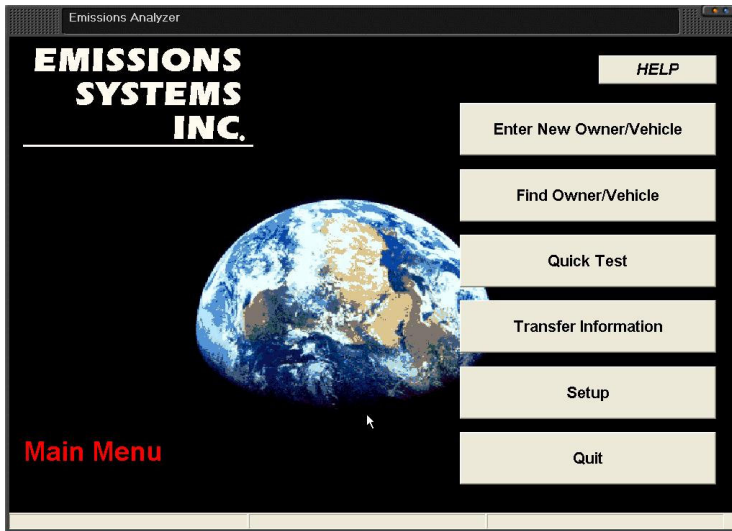

EMS Diagnostic Software

**CHOOSE FROM THE FIVE OPTIONS
FOR PERFORMING GAS TESTS OR
VIEW TESTS FROM YOUR DATA BASE**

**VIEW AN EXISTING TEST FROM YOUR
DATA BASE, PRINT THE TEST, EDIT IT,
ANALYZE THE TEST**