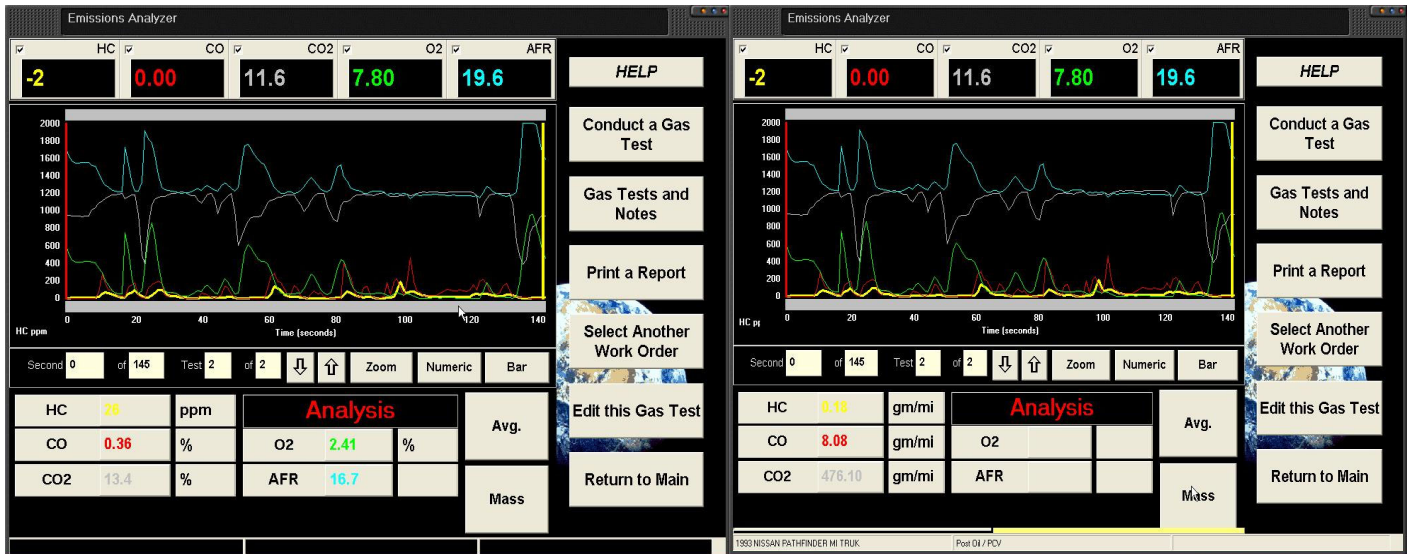

EMISSIONS SYSTEMS INC.

**P.O. BOX 7
ALGONQUIN IL. 60102**

Phone: 847-854-8483
Fax: 847-854-8483
Email: sales@emsgas.com
Web www.emsgas.com

ANALYZE YOUR TEST SHOWING THE AVERAGE GAS READINGS FROM THE ENTIRE TEST OR VIEW THE TEST IN GRAMS PER MILE

Road Testing NOX Confirms Repair

NOX Failure

NOX Pass

Port Restriction

NOX graph after repair

High Mileage 10 Year Old Chrysler

Fuel control restored with simple O2 sensor replacement

DIAGNOSE ENGINE PROBLEMS USING THE EMS SOFTWARE