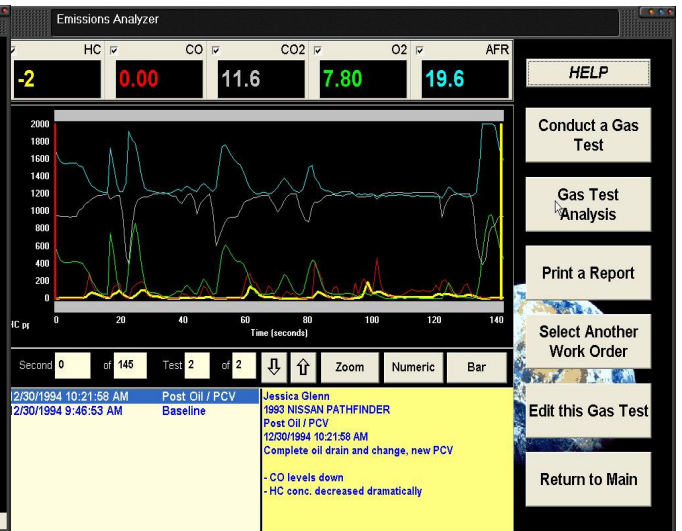

# EMS

EMISSIONS SYSTEMS, INC.

**NEW PC  
WIRELESS  
INTERFACE**

## EMS Diagnostic Software

**CHOOSE FROM THE FIVE OPTIONS  
FOR PERFORMING GAS TESTS OR  
VIEW TESTS FROM YOUR DATA BASE**

**VIEW AN EXISTING TEST FROM YOUR  
DATA BASE, PRINT THE TEST, EDIT IT,  
ANALYZE THE TEST**

**SET UP YOUR SOFTWARE WITH  
YOUR COMPANY INFO. AND YOUR  
TEST DISPLAYS AND AFR OR LAMDA**

**PERFORM A LIVE TEST AND VIEW IT IN  
LINE GRAPH, NUMERIC OR BAR FORM**

### NOX Failure

NOX Pass

Port Restriction

NOX graph after repair

*High Mileage 10 Year Old Chrysler*

Fuel control restored with simple O2 sensor replacement

**DIAGNOSE ENGINE PROBLEMS USING THE EMS SOFTWARE**